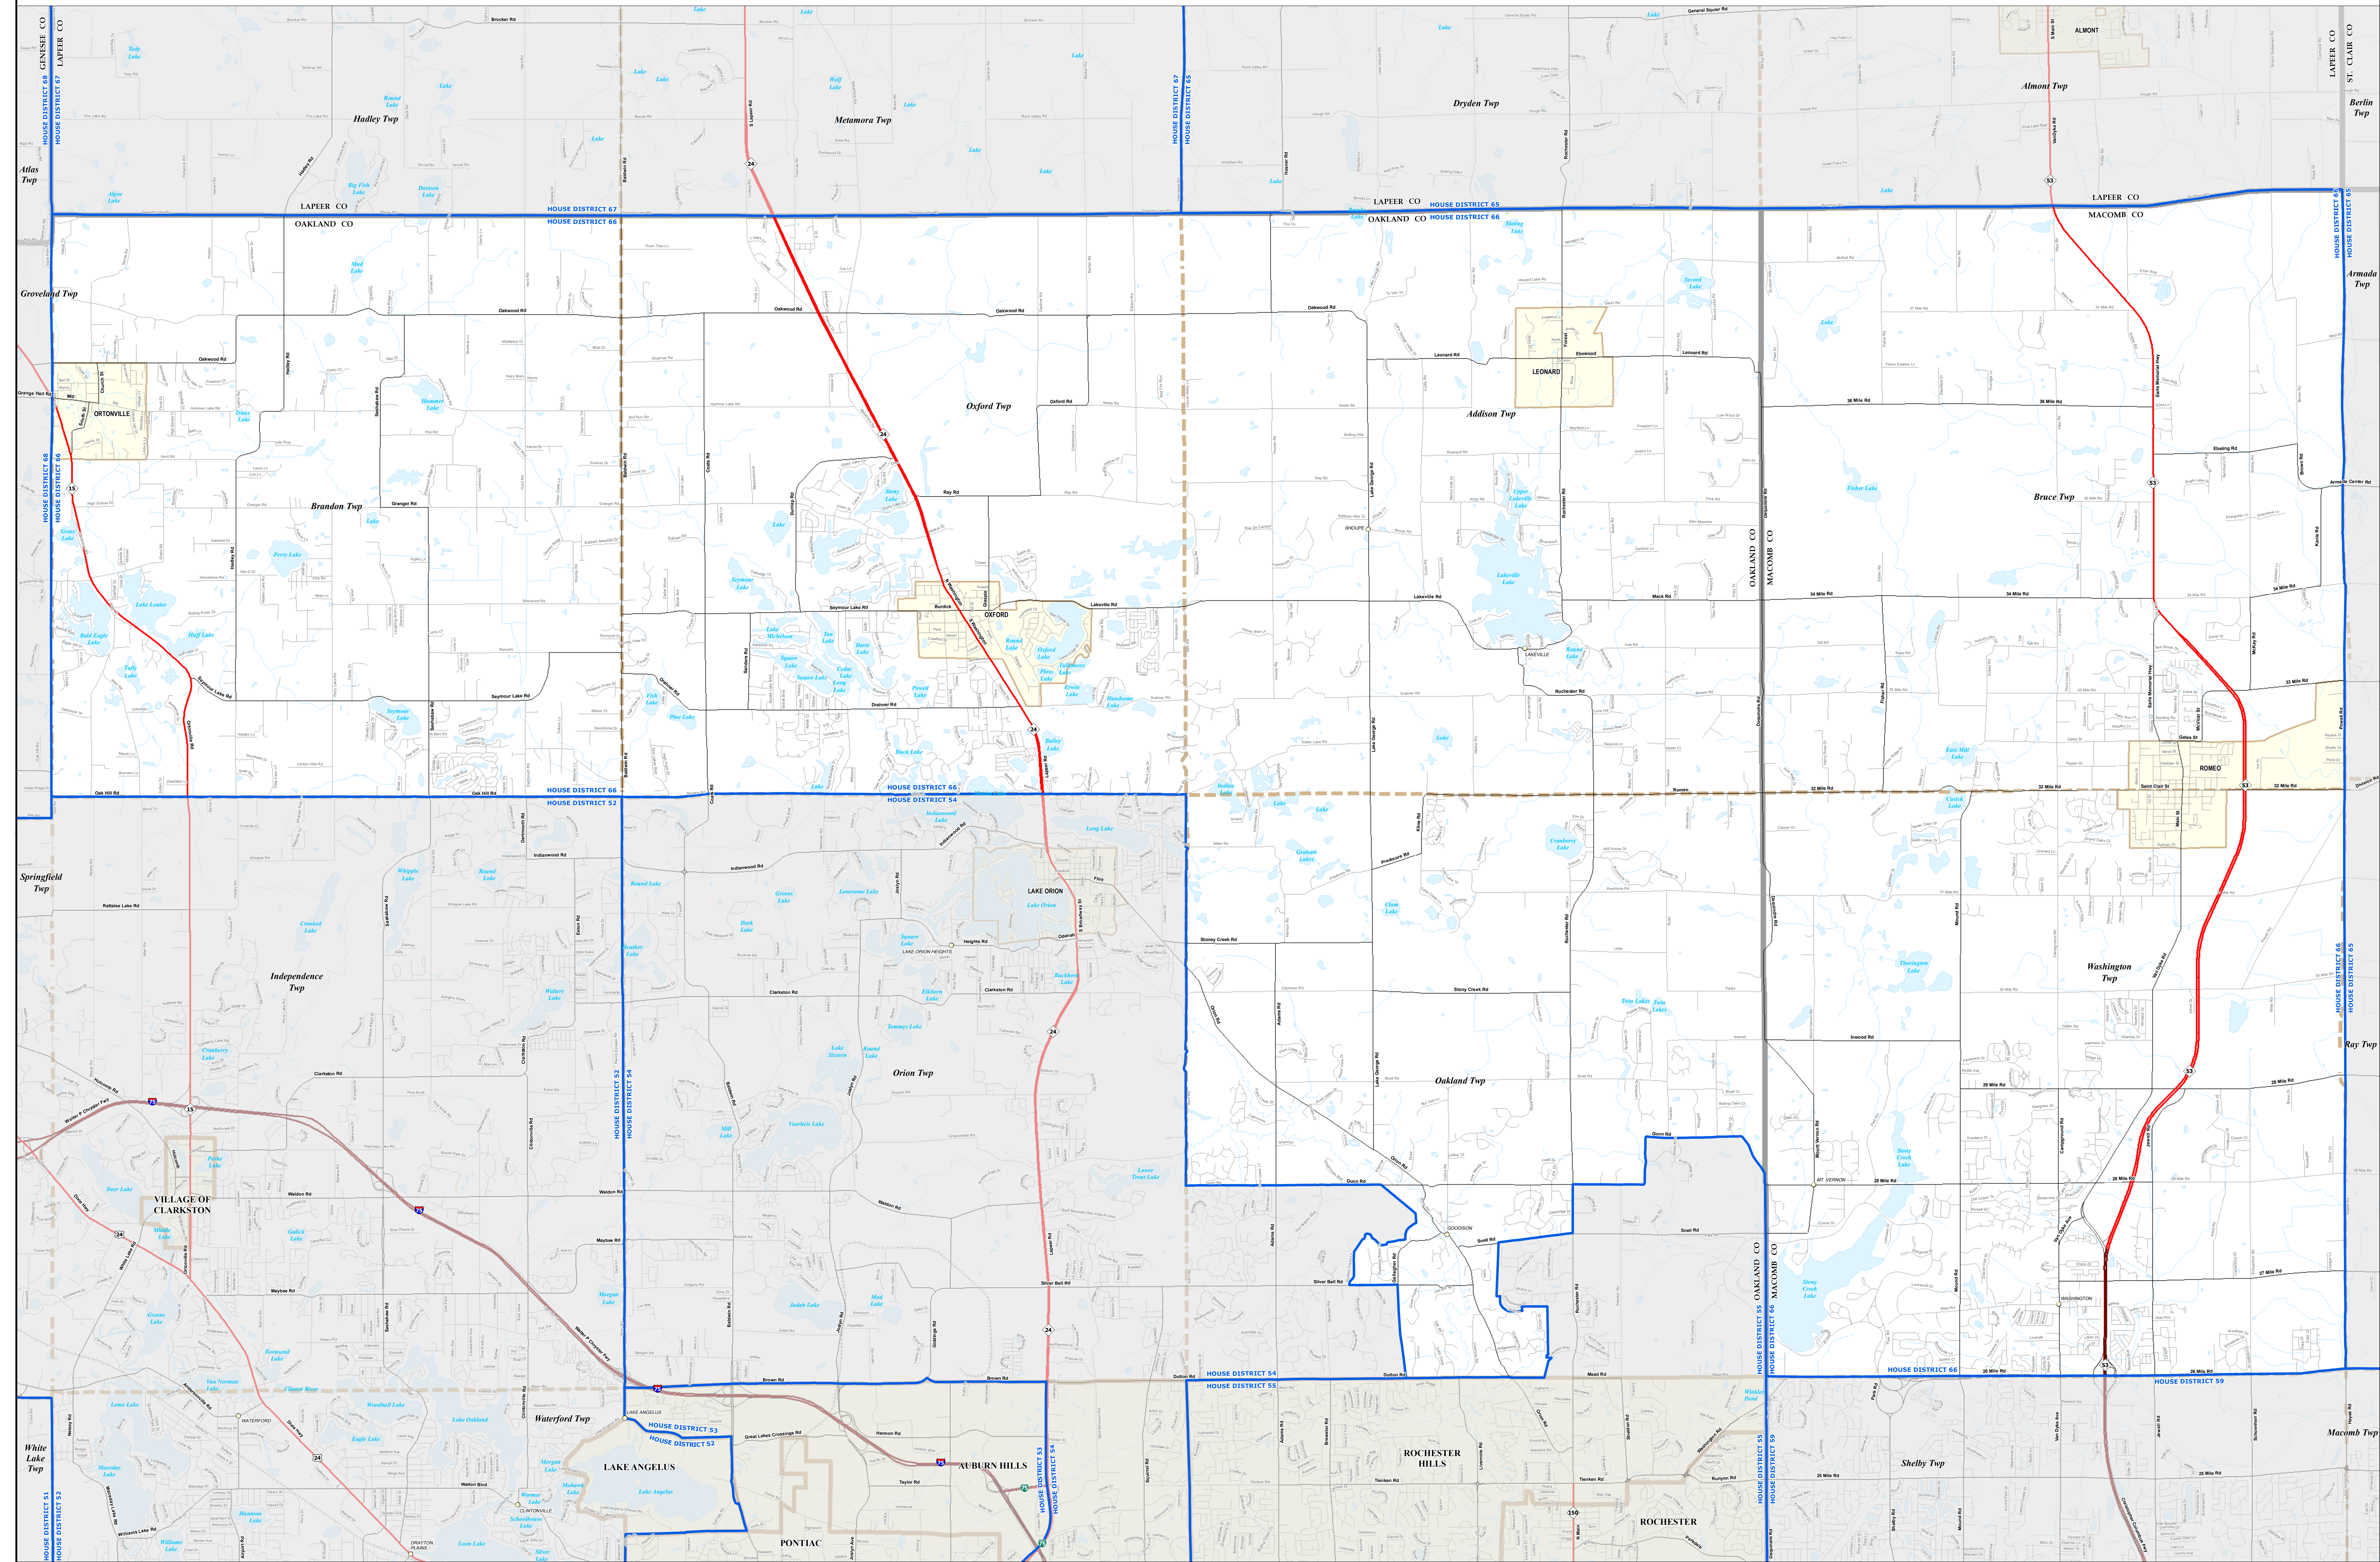

MICHIGAN STATE HOUSE DISTRICT 66

2021 Apportionment Plan

0 1 2 Miles

Legend			
	House District		Township
	City		County
	Village		State
	Unincorporated Place		Freeway
			Highway
			Primary Road
			Local Road
			Railroad
			Water Feature
			River, Stream, or Drain